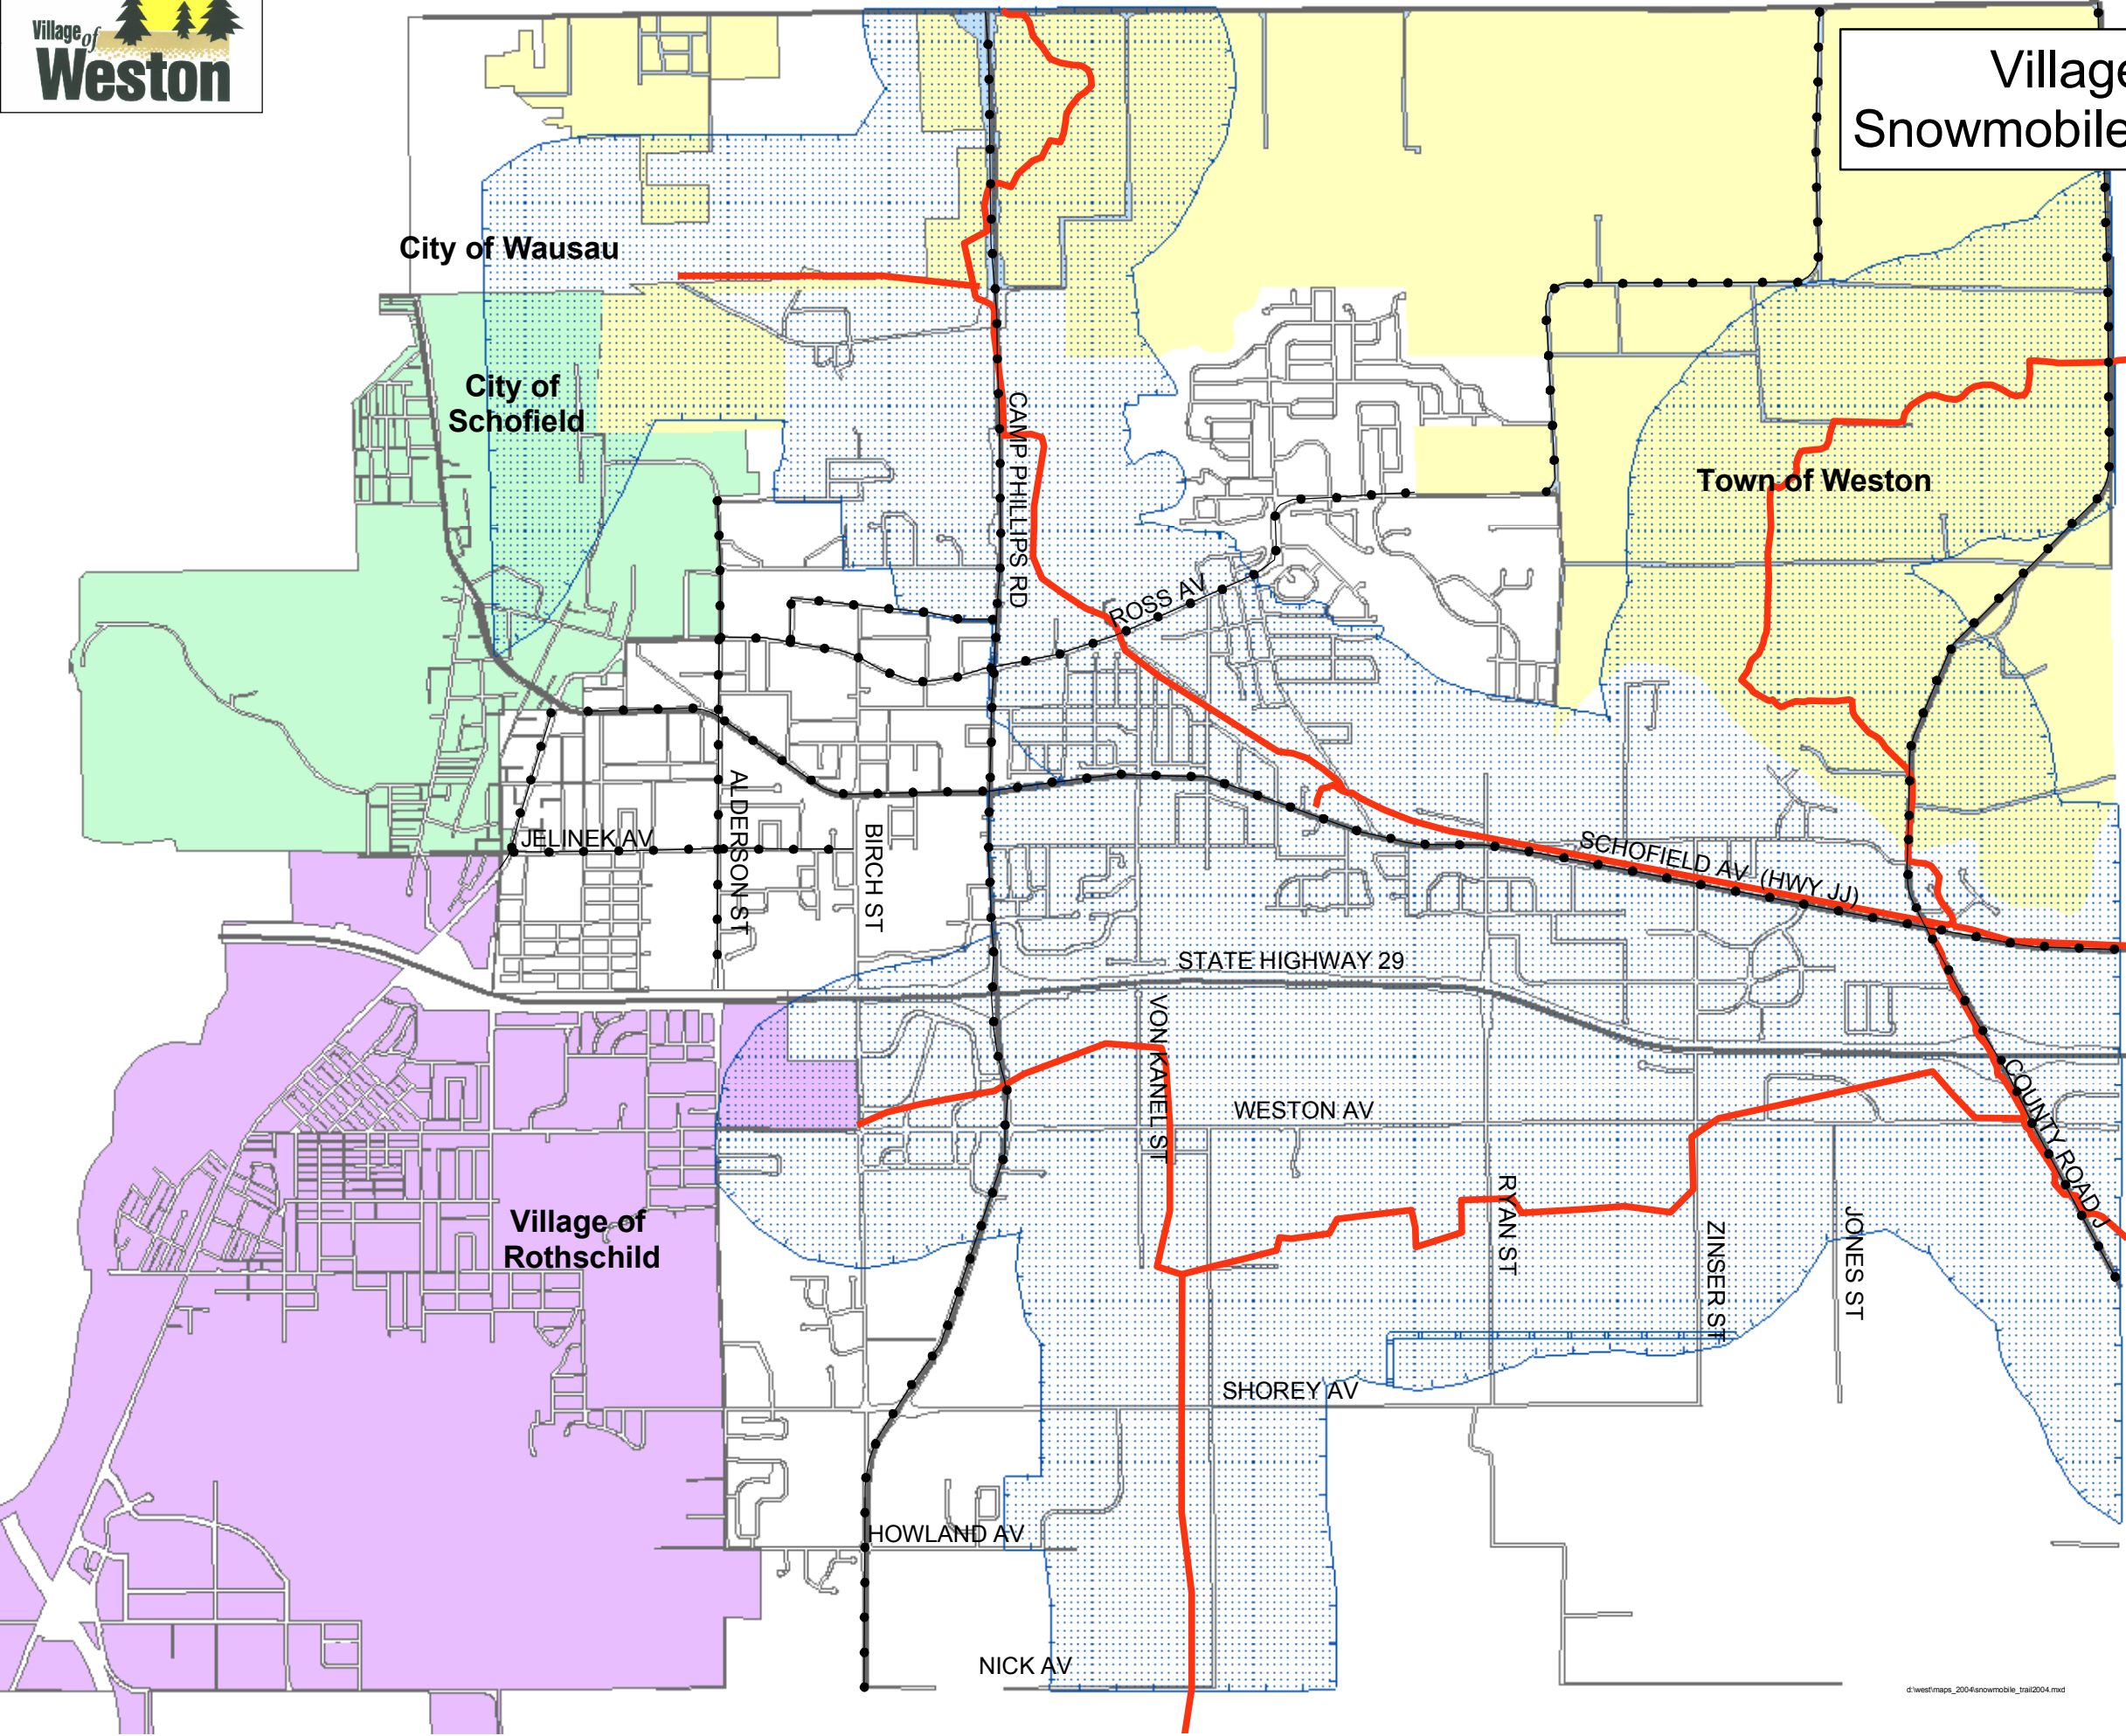

Village & Town of Weston : Snowmobile Access Corridor - 10 MPH

Legend

- Non Access Roadways
- Snowmobile Trails
- - - Village Boundary
- ▤ 0.5 Mile Access Buffer Zone

Scale : 1 inch = 1 miles