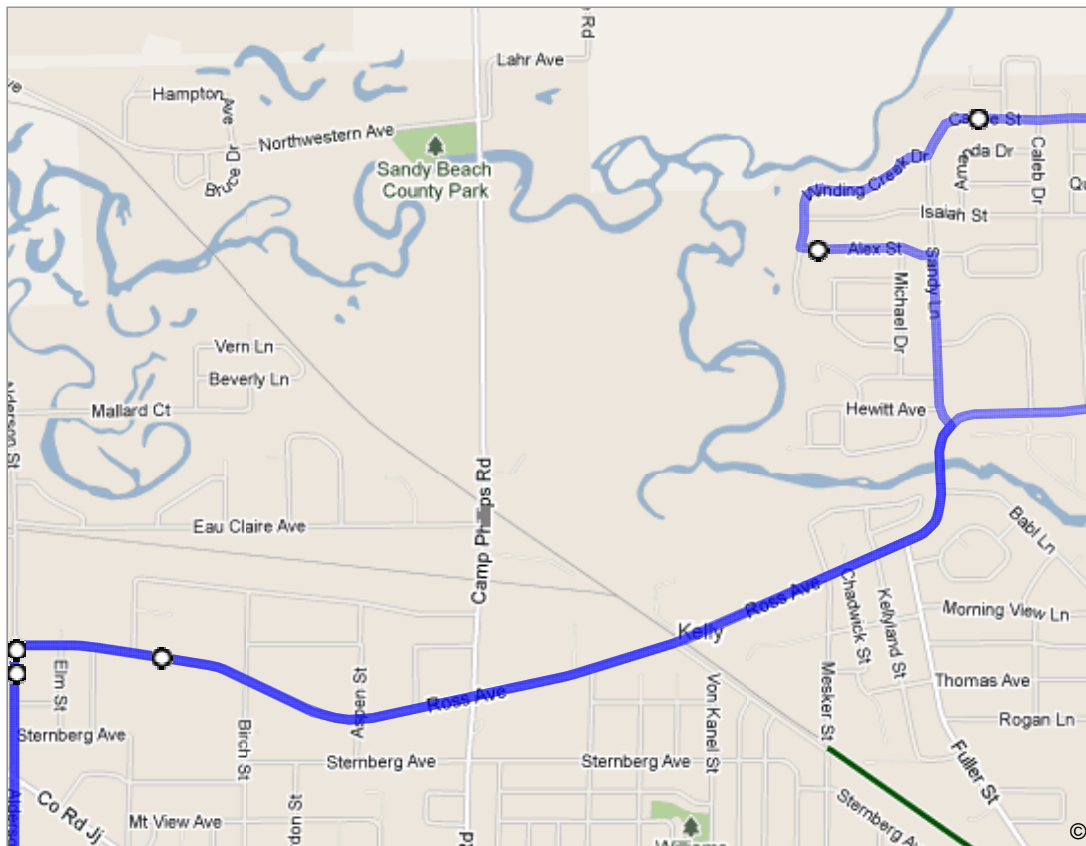

To see all the details that are visible on the screen, use the "Print" link next to the map.

©2011 Google - Map data ©2011 Google - -