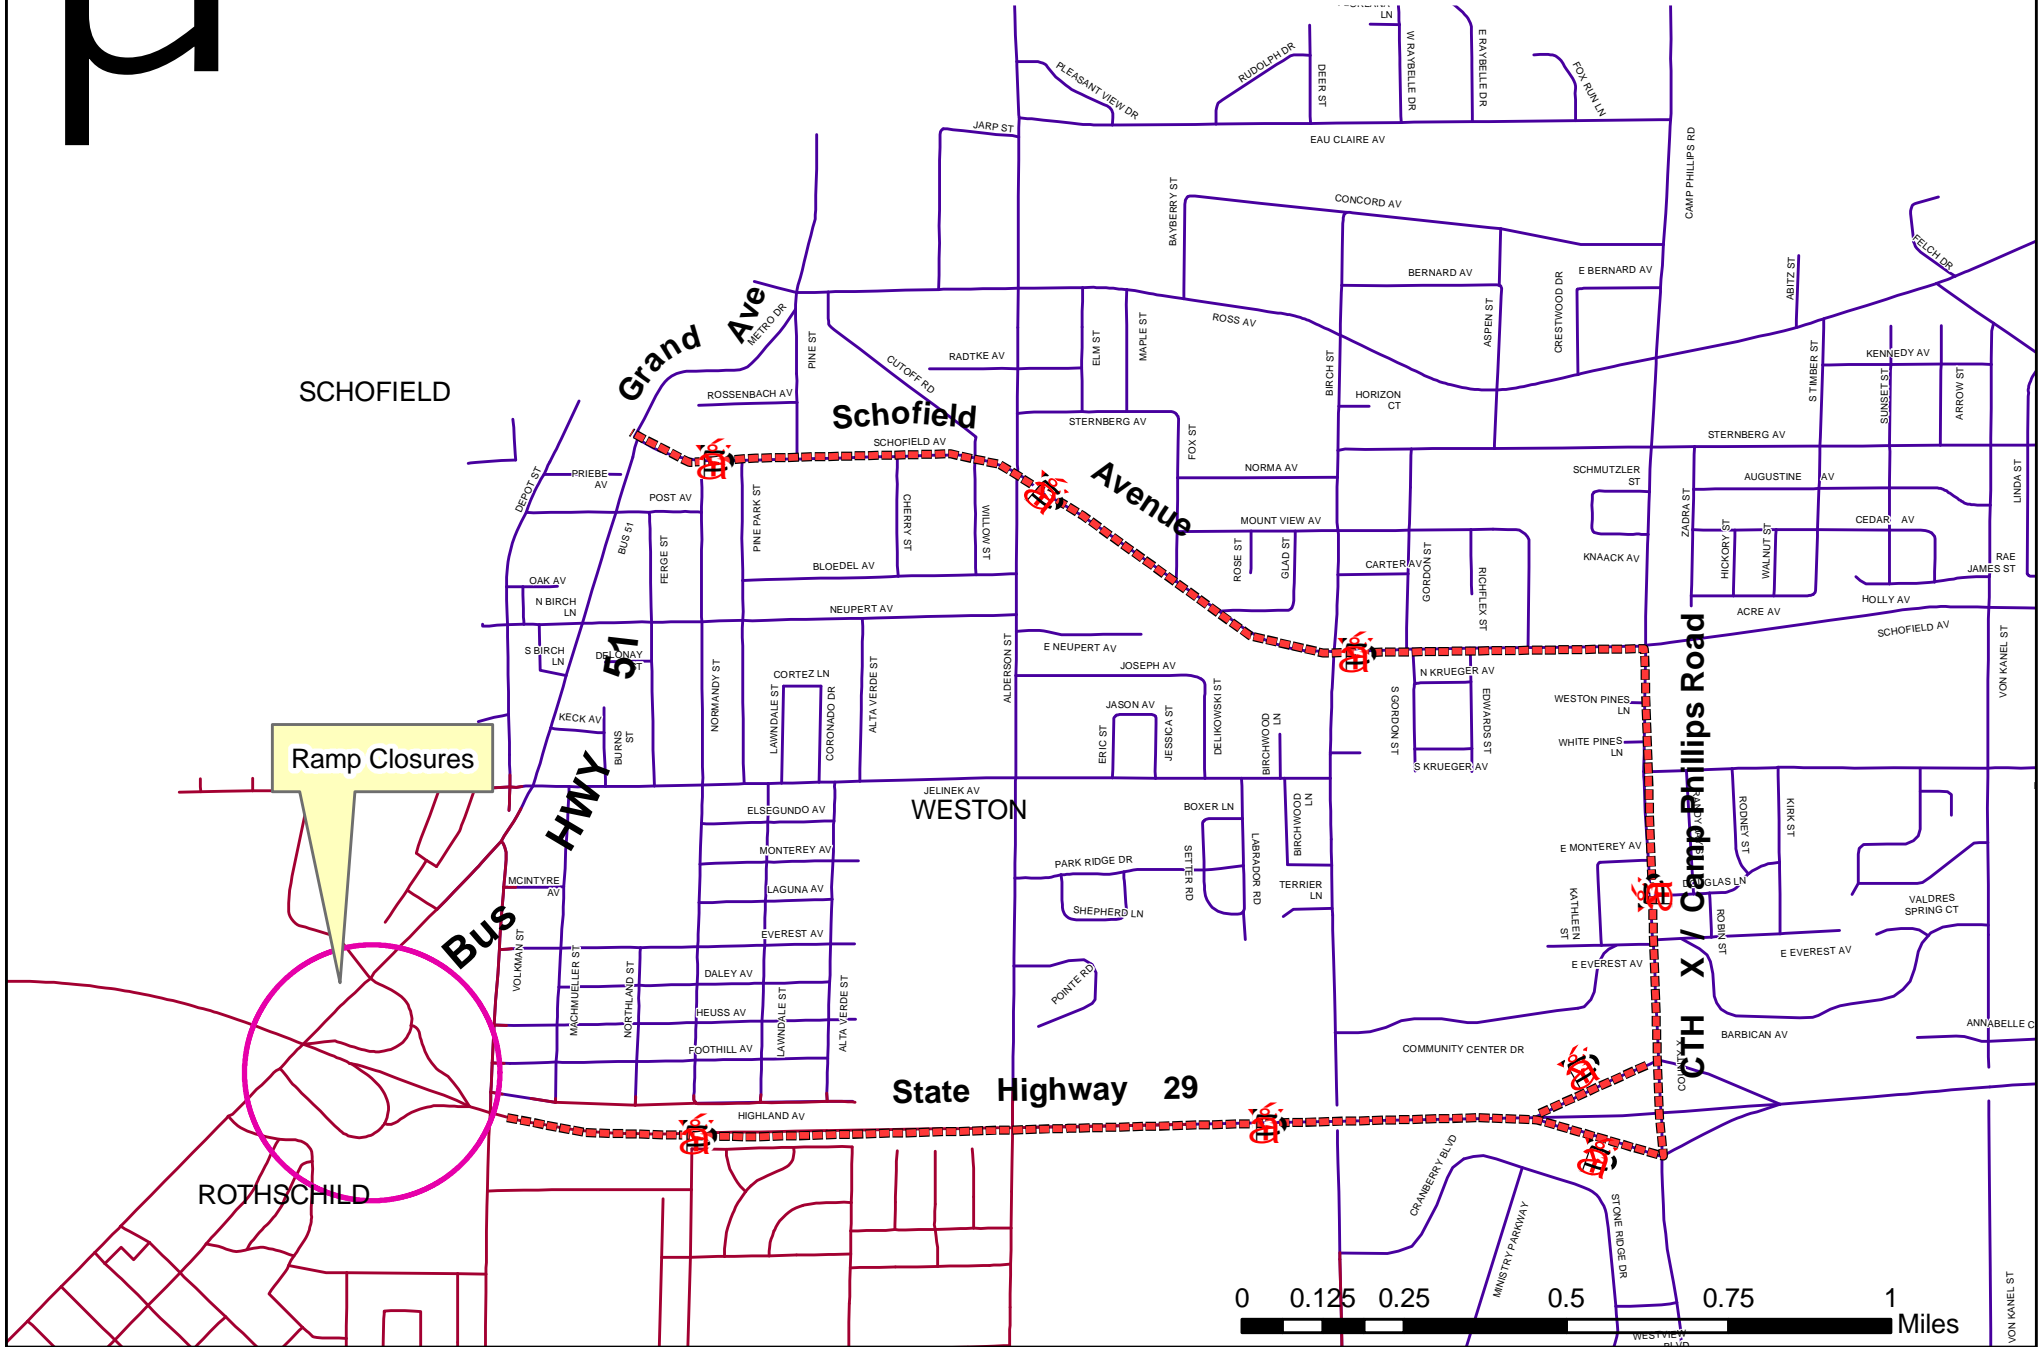

BUS HWY 51 RAMP CLOSURE-DETAIL

ESTIMATED CLOSURE DATES: JULY 7 THRU OCT 24, 2008

SCHOFIELD

Ramp Closures

Bus HWY 51

State Highway 29

CTH X / Camp Phillips Road

0 0.125 0.25 0.5 0.75 1 Miles

ROTHSCHILD

WESTON

Schofield

Avenue