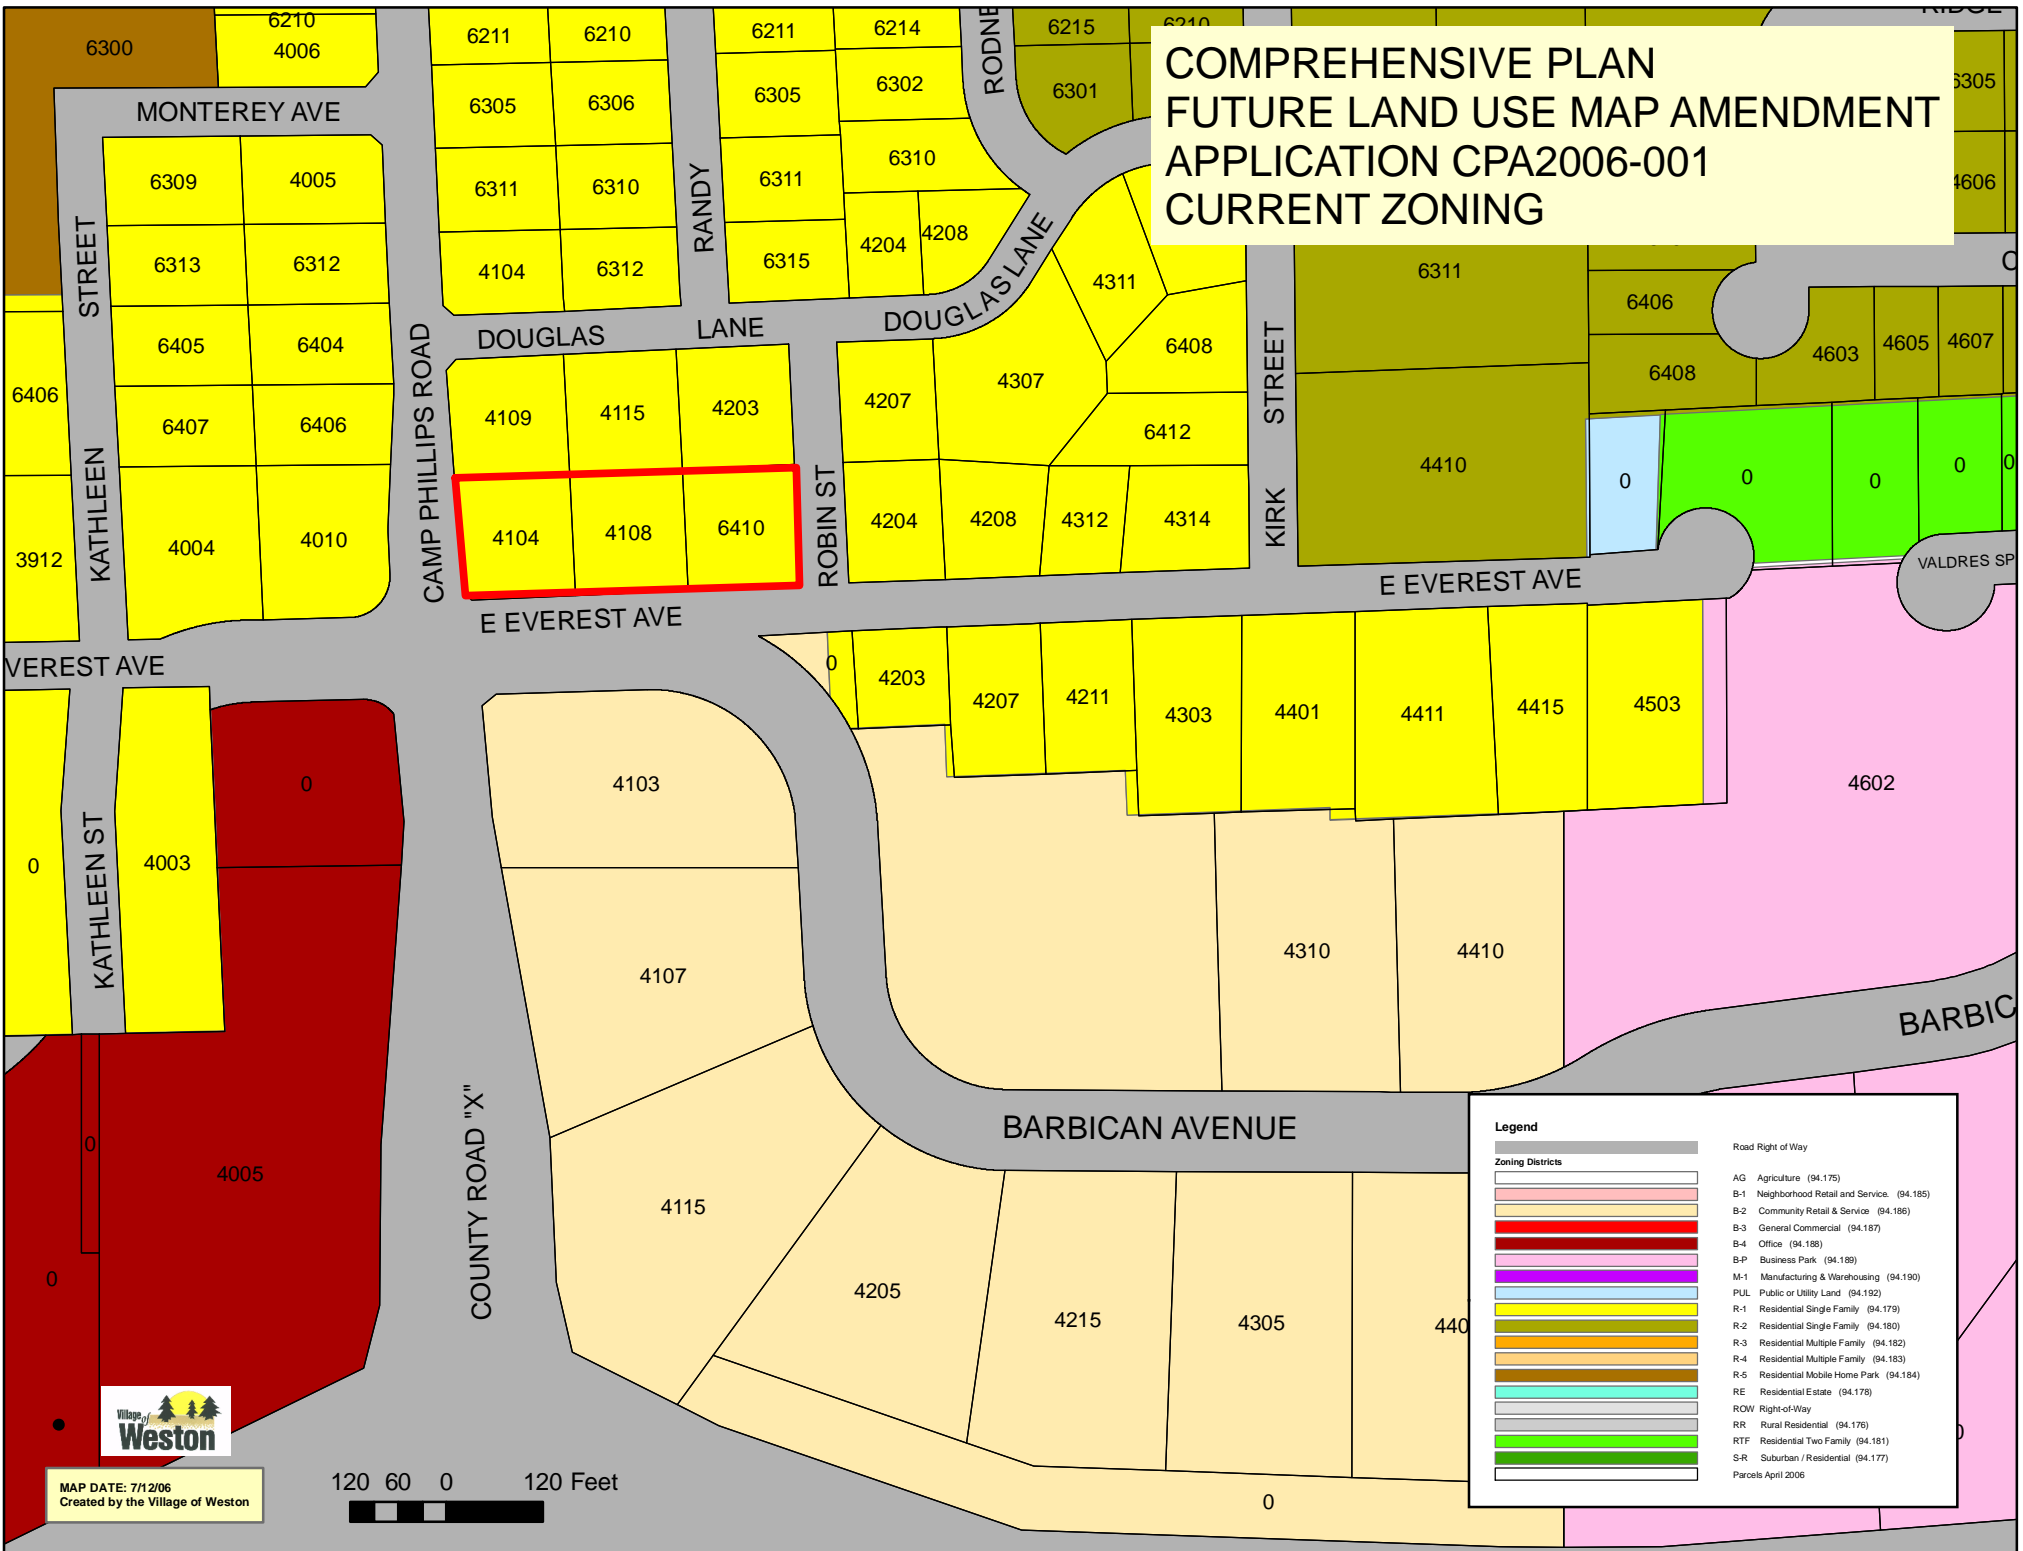

COMPREHENSIVE PLAN FUTURE LAND USE MAP AMENDMENT APPLICATION CPA2006-001 CURRENT ZONING

MAP DATE: 7/12/06
Created by the Village of Weston

120 60 0 120 Feet