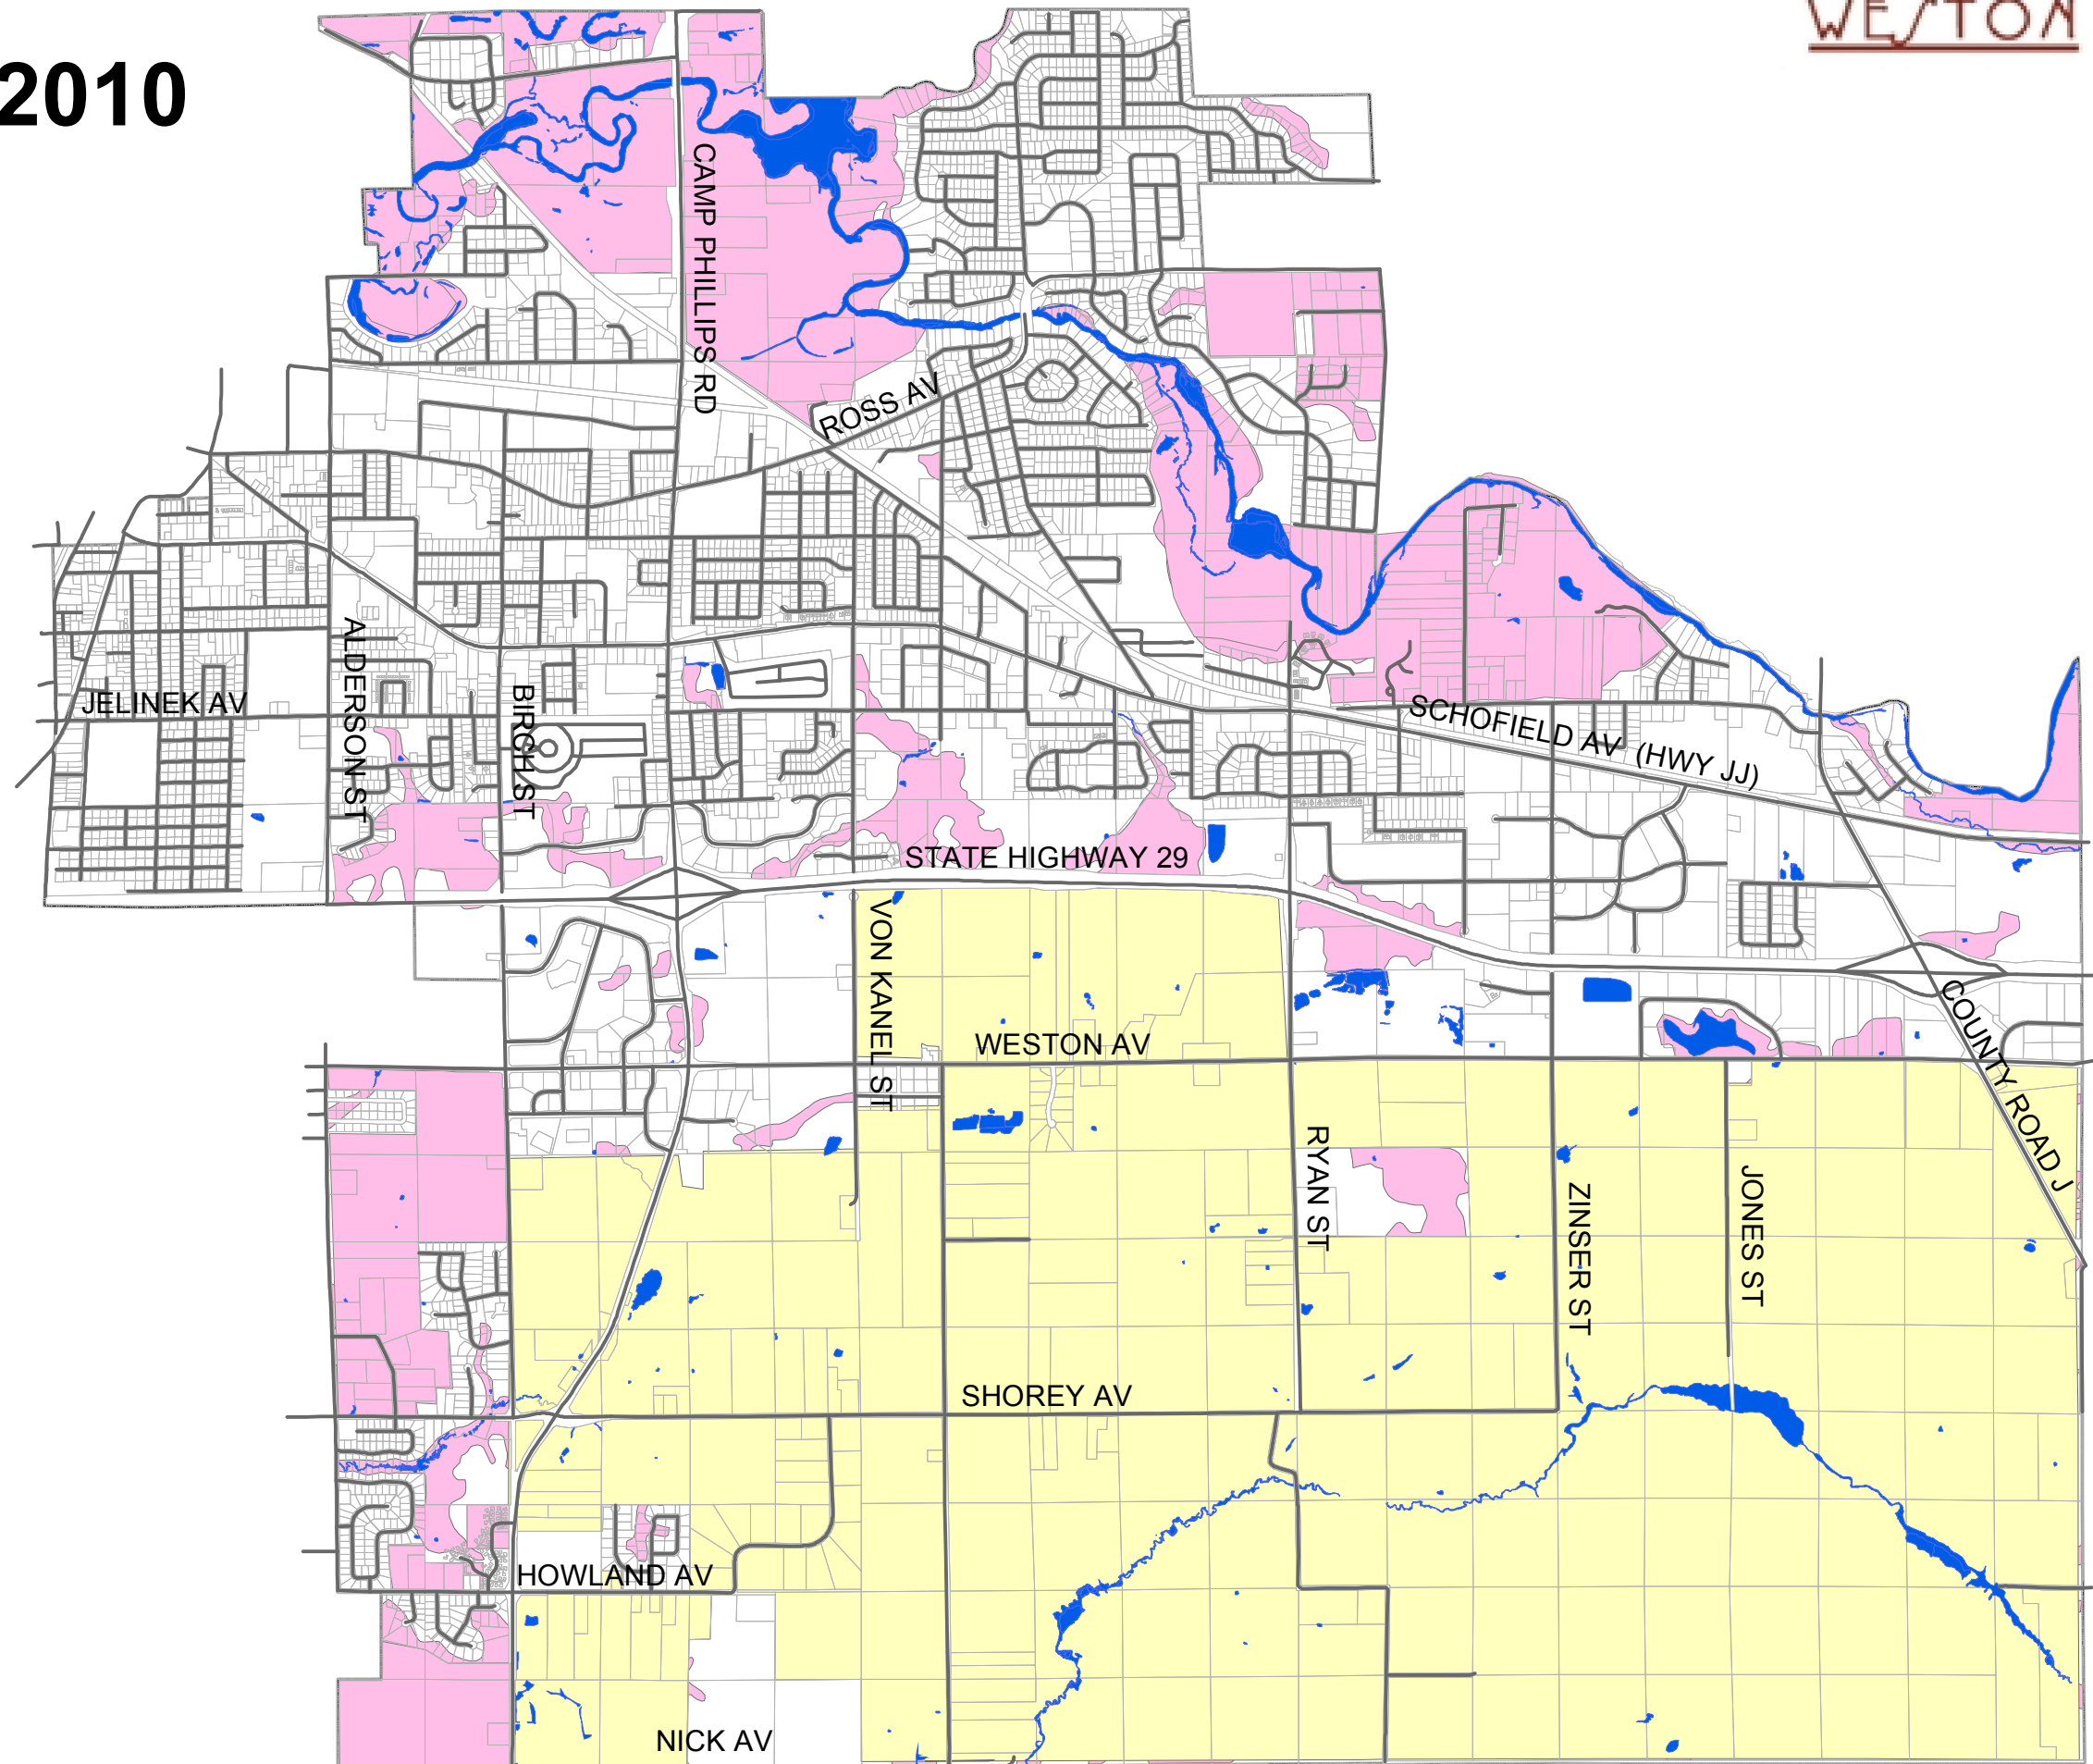

Village of Weston : Hunting Zones for 2010

Legend

- Surface Water
- Non-Restricted Hunting
- Bow only
- No Hunting

Revised on October 1, 2010

Created by the Village of Weston
Engineering Department.

z:\ncrowe\west\maps2010\HuntingMap_101001.mxd