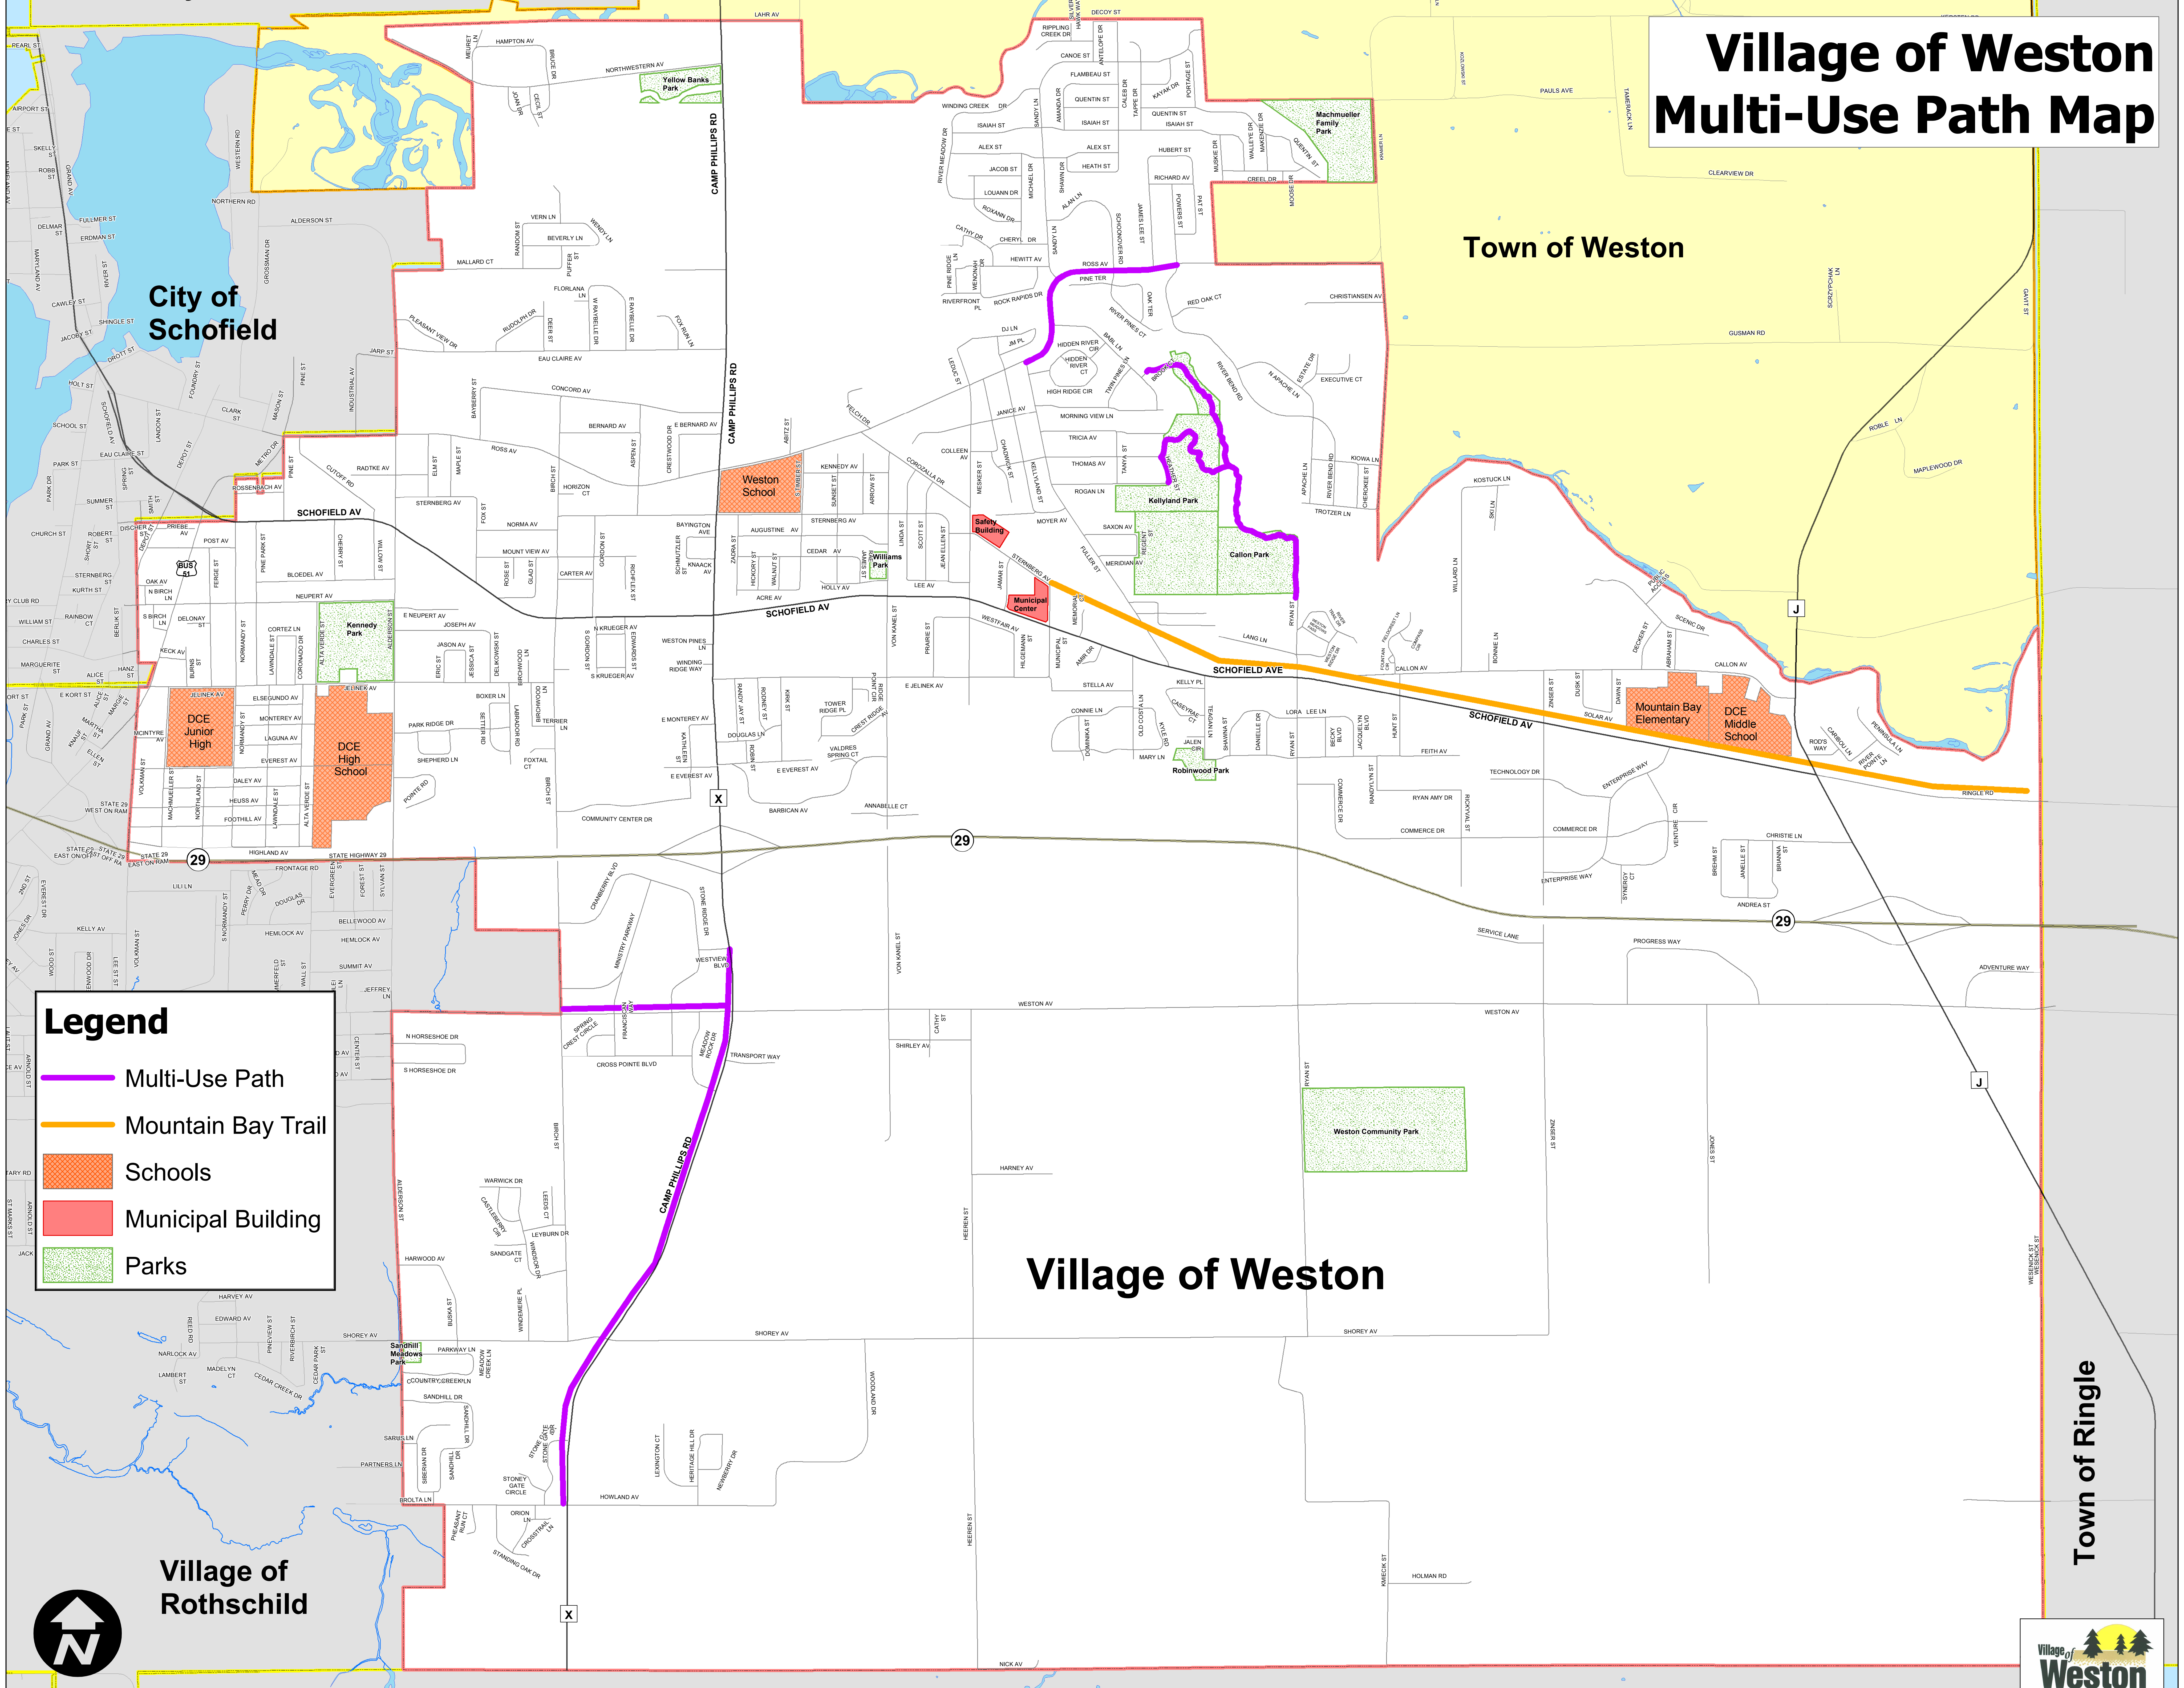

Village of Weston Multi-Use Path Map

City of Schofield

Town of Weston

Village of Weston

Village of Rothschild

Town of Ringle

Legend

- Multi-Use Path
- Mountain Bay Trail
- Schools
- Municipal Building
- Parks