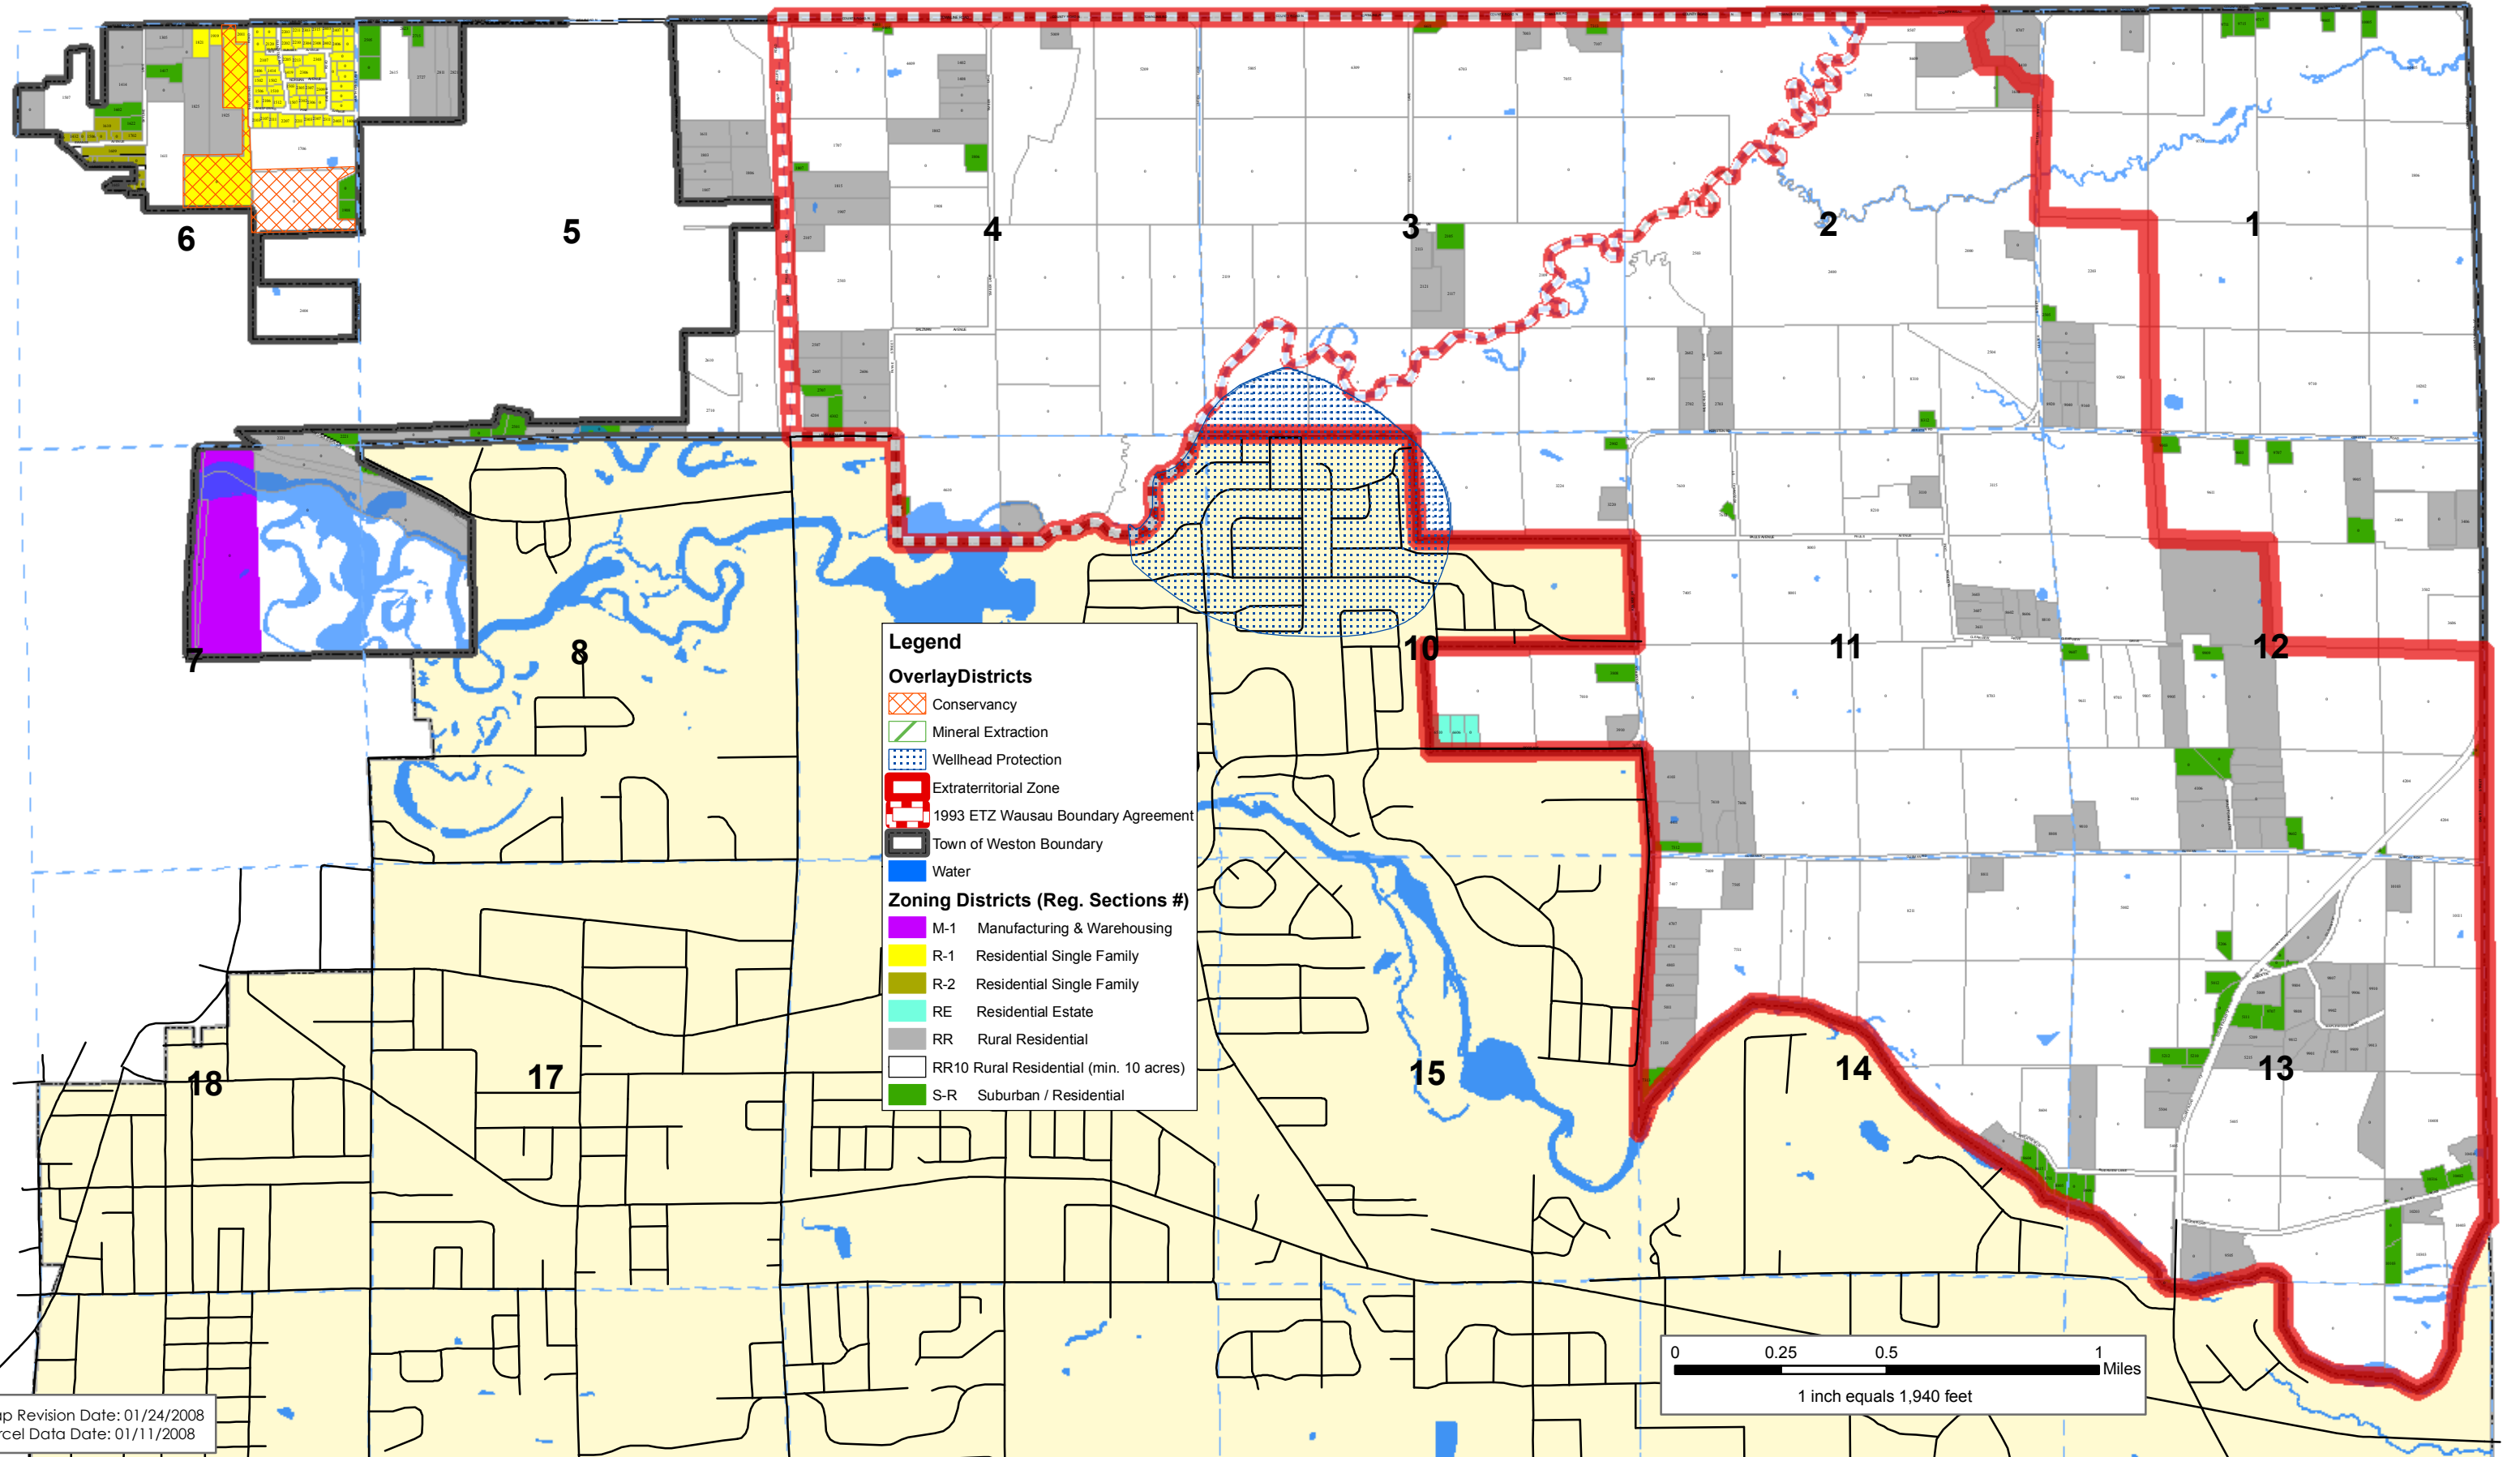

TOWN OF WESTON - ZONING

Map Date : 02/06/08

Map Revision Date: 01/24/2008
Parcel Data Date: 01/11/2008