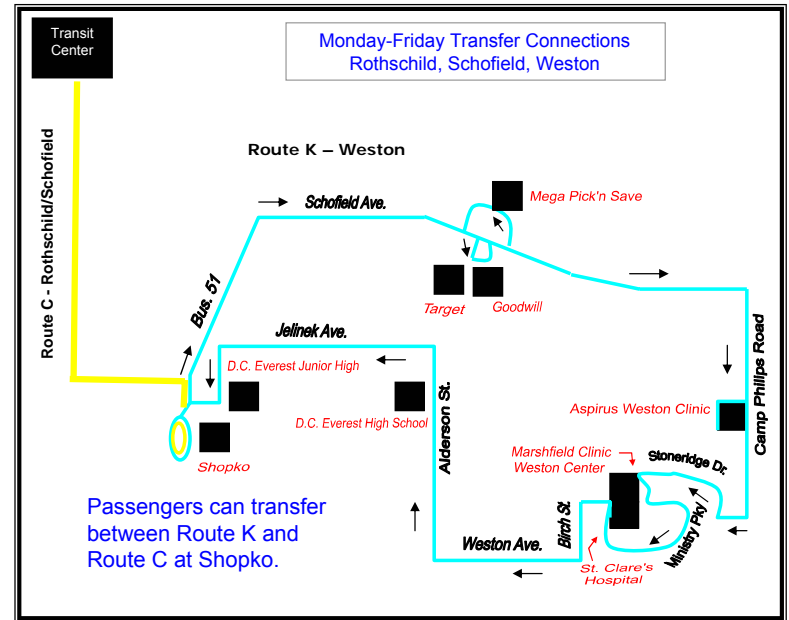

Route K - Weston Rider Information

Route C - Rothschild/Schofield				
Monday - Friday Schedule				
Transit Center	Shopko Southbound	Military Road	Shopko Northbound	Transit Center
	5:50 AM	6:00 AM	6:07 AM	6:30 AM
6:30 AM	6:50 AM	7:00 AM	7:07 AM	7:30 AM
7:30 AM	7:50 AM	8:00 AM	8:07 AM	8:30 AM
8:30 AM	8:50 AM	9:00 AM	9:07 AM	9:30 AM
9:30 AM	9:50 AM	10:00 AM	10:07 AM	10:30 AM
10:30 AM	10:50 AM	11:00 AM	11:07 AM	11:30 AM
11:30 AM	11:50 AM	12:00 PM	12:07 PM	12:30 PM
12:30 PM	12:50 PM	1:00 PM	1:07 PM	1:30 PM
1:30 PM	1:50 PM	2:00 PM	2:07 PM	2:30 PM
2:30 PM	2:50 PM	3:00 PM	3:07 PM	3:30 PM
3:30 PM	3:50 PM	4:00 PM	4:07 PM	4:30 PM
4:30 PM	4:50 PM	5:00 PM	5:07 PM	5:30 PM
5:30 PM	5:50 PM	6:00 PM	6:07 PM	6:30 PM
END				

ROUTE A Grand Ave. Health Care Ctr.	
Saturday Schedule (runs on Saturday only)	
Transit Center	Health Care Center
8:45 AM	9:00 AM
9:00 AM	9:15 AM
9:30 AM	9:45 AM
10:00 AM	10:15 AM
10:30 AM	10:45 AM
11:00 AM	11:15 AM
11:30 AM	11:45 AM
12:00 PM	12:15 PM
12:30 PM	12:45 PM
1:00 PM	1:15 PM
1:30 PM	1:45 PM
2:00 PM	2:15 PM
2:30 PM	2:45 PM
3:00 PM	3:15 PM
3:30 PM	3:45 PM
4:00 PM	4:15 PM
4:30 PM	4:45 PM
5:00 PM	5:15 PM
5:30 PM	END

ROUTE L Rothschild Cedar Creek	
Saturday Schedule (runs on Saturday only)	
Shopko	Cedar Creek
9:30 AM	9:45 AM
10:00 AM	→ to Route K
10:30 AM	10:45 AM
11:00 AM	→ to Route K
11:30 AM	11:45 AM
12:00 PM	→ to Route K
12:30 PM	12:45 PM
1:00 PM	→ to Route K
1:30 PM	1:45 PM
2:00 PM	→ to Route K
2:30 PM	2:45 PM
3:00 PM	→ to Route K
3:30 PM	3:45 PM
4:00 PM	→ to Route K
4:30 PM	4:45 PM
5:00 PM	END