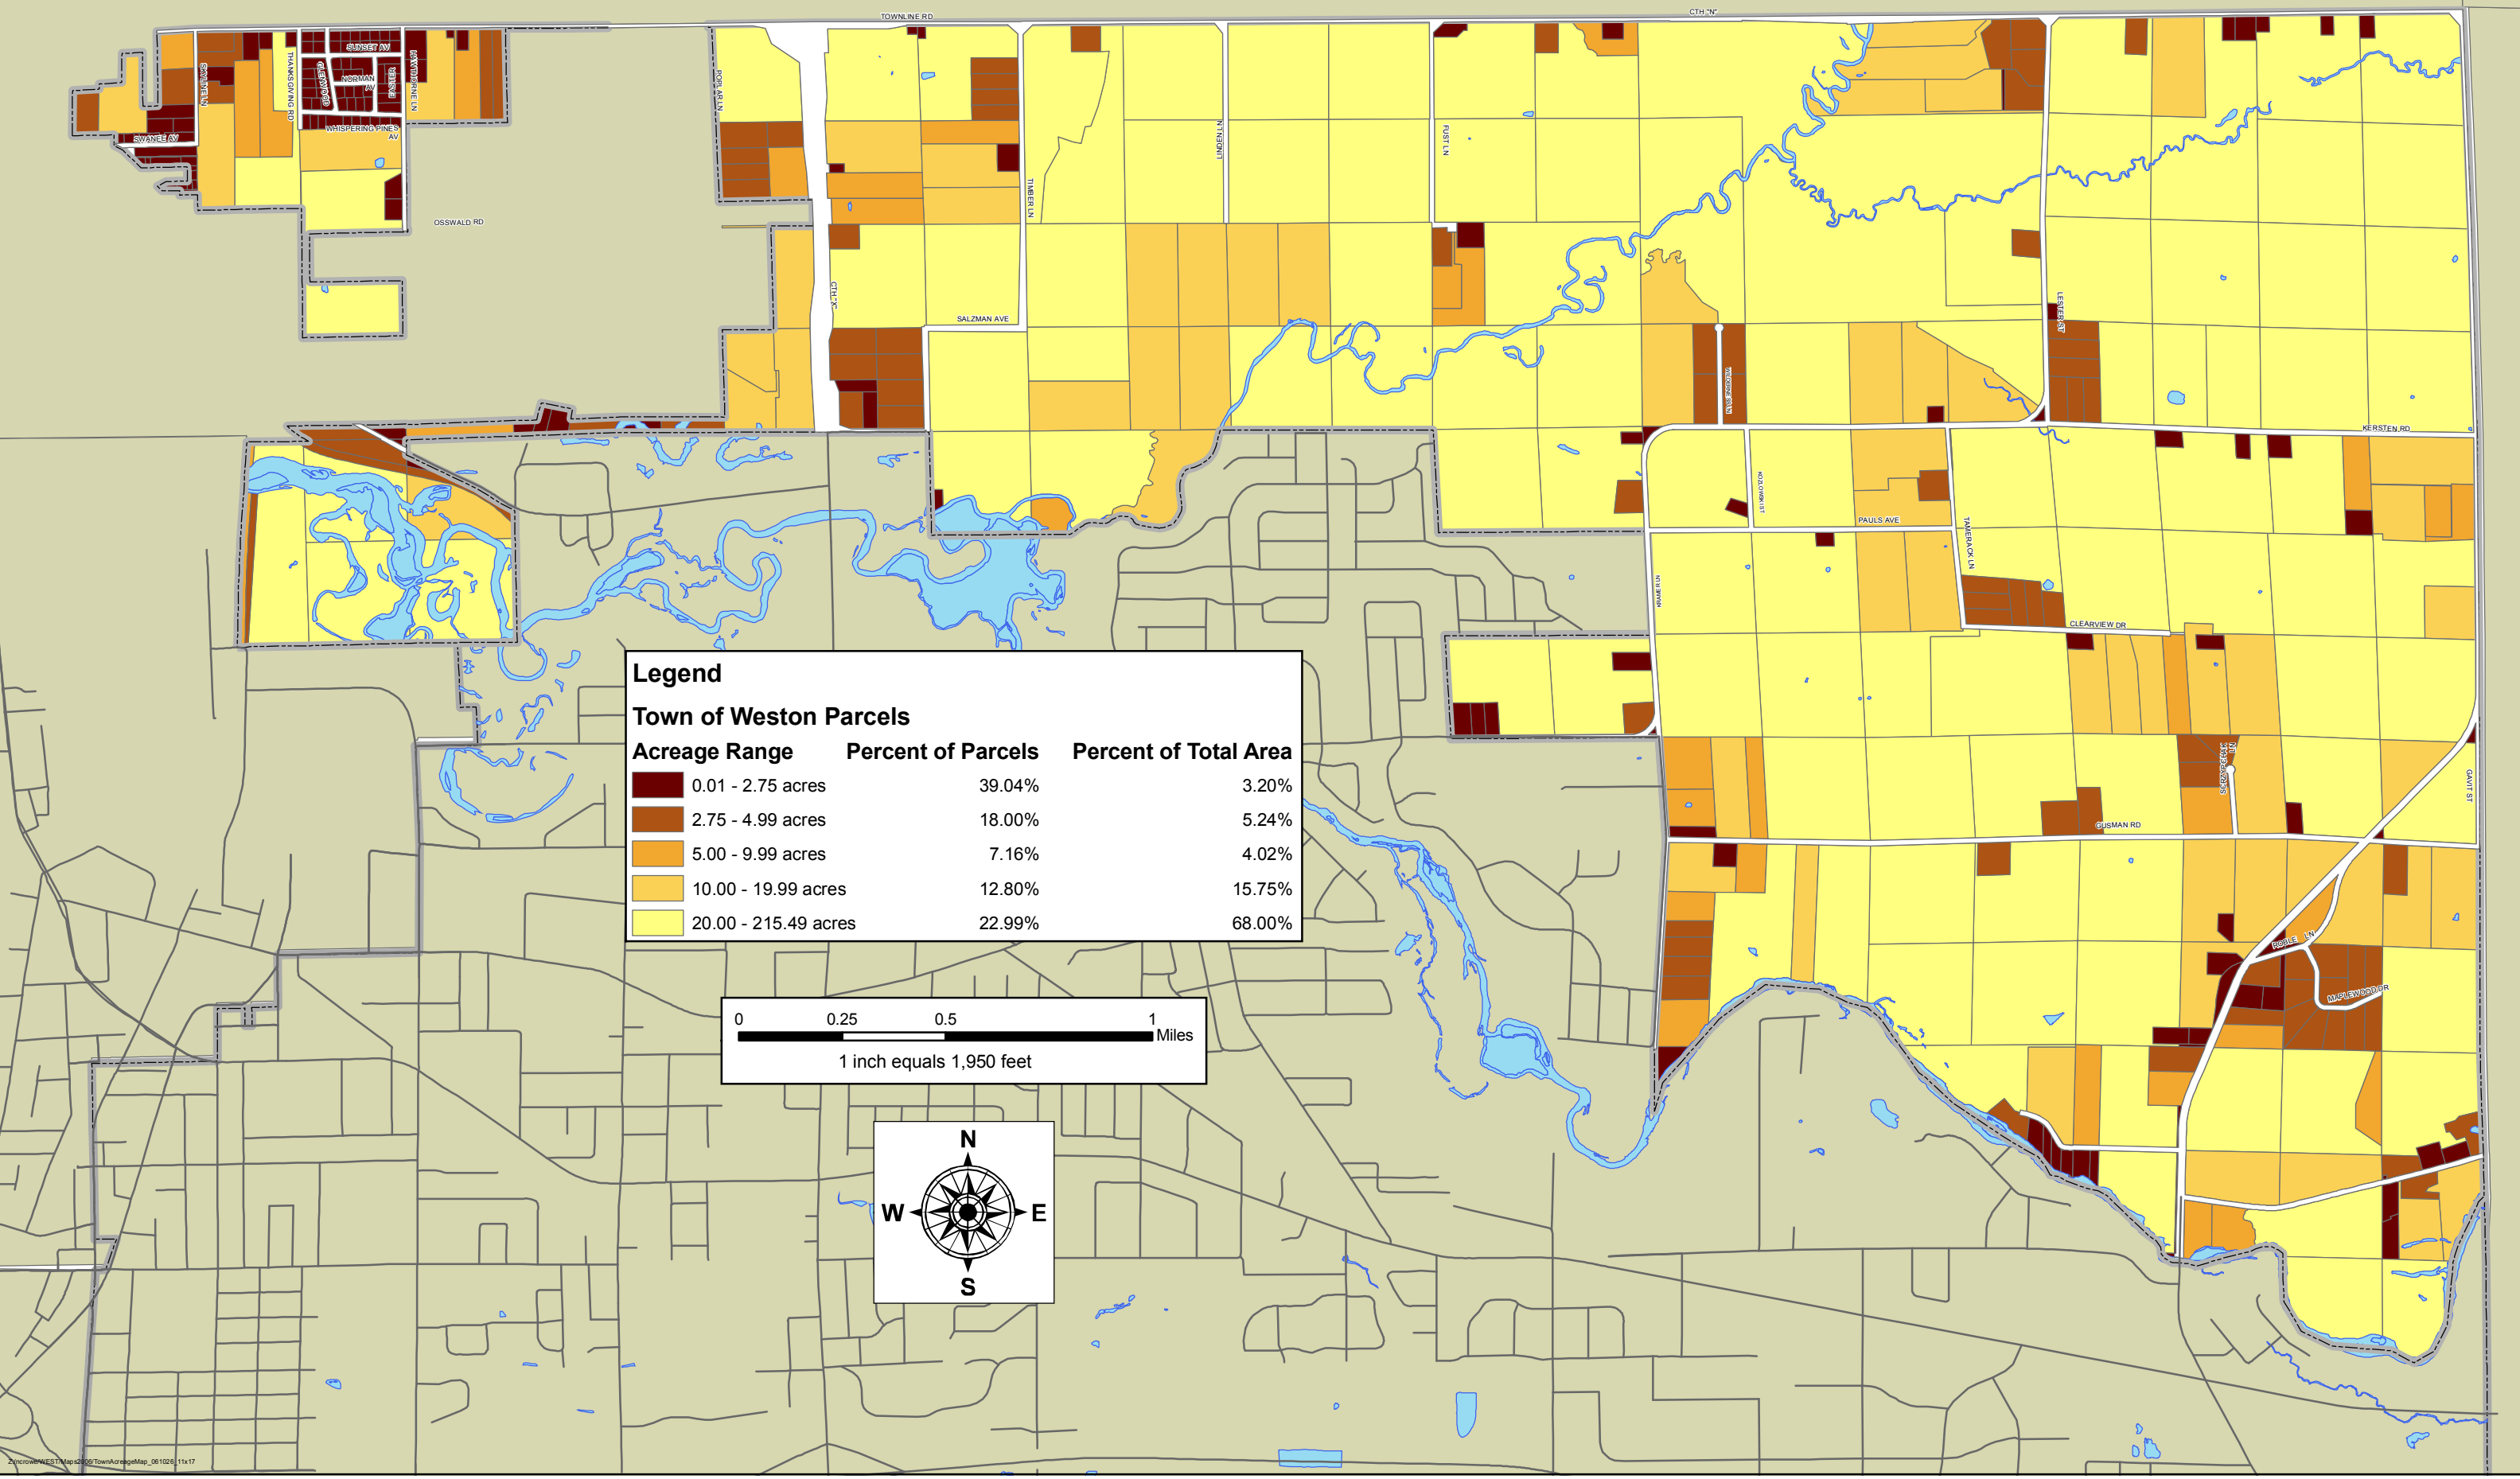

# Town of Weston Acreage Map

**Legend**

**Town of Weston Parcels**

Acreage Range	Percent of Parcels	Percent of Total Area
0.01 - 2.75 acres	39.04%	3.20%
2.75 - 4.99 acres	18.00%	5.24%
5.00 - 9.99 acres	7.16%	4.02%
10.00 - 19.99 acres	12.80%	15.75%
20.00 - 215.49 acres	22.99%	68.00%