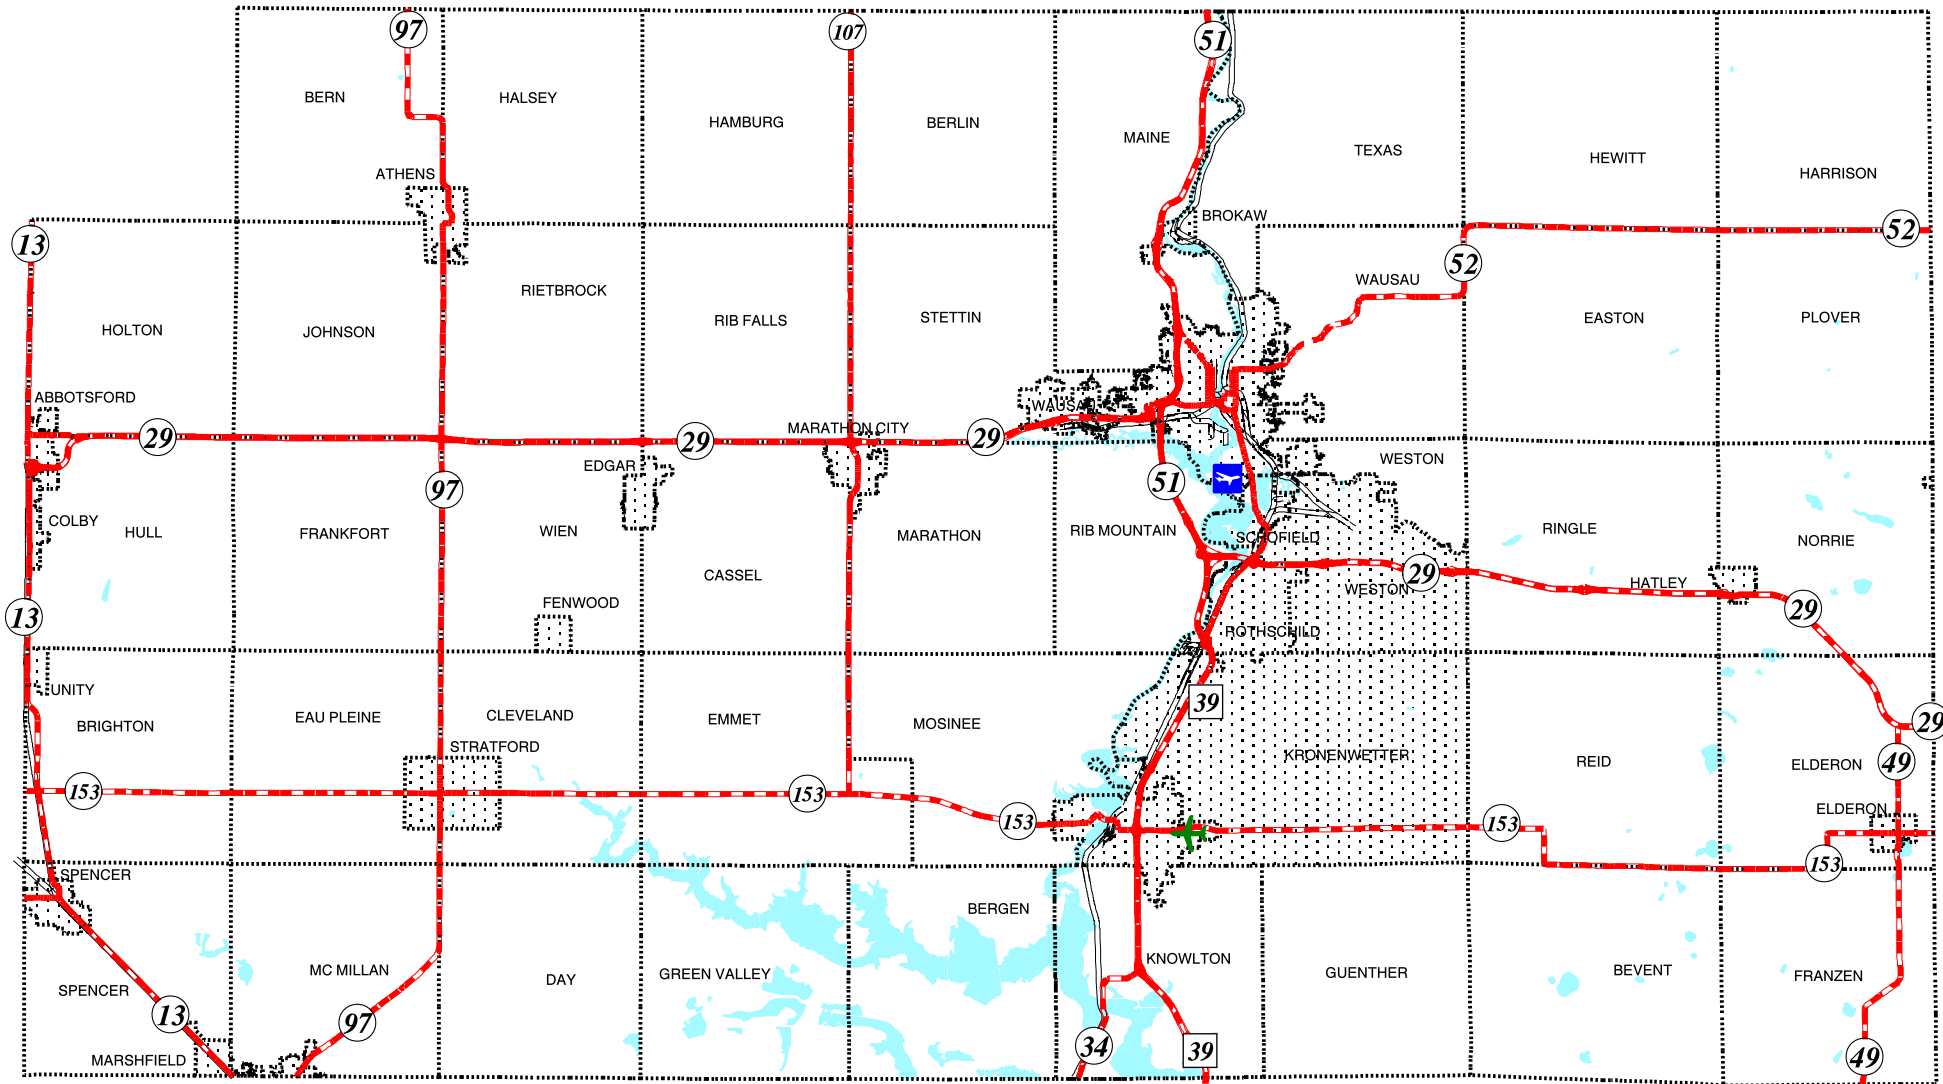

# MARATHON COUNTY REGIONAL TRANSPORTATION

-  Wausau City Airport
-  Central Wisconsin Airport (Mosinee)
-  State & Us Highways
-  Railroads (Active)
-  Municipal Boundary
-  Water Features
-  Incorporated Municipality

Figure 5-6