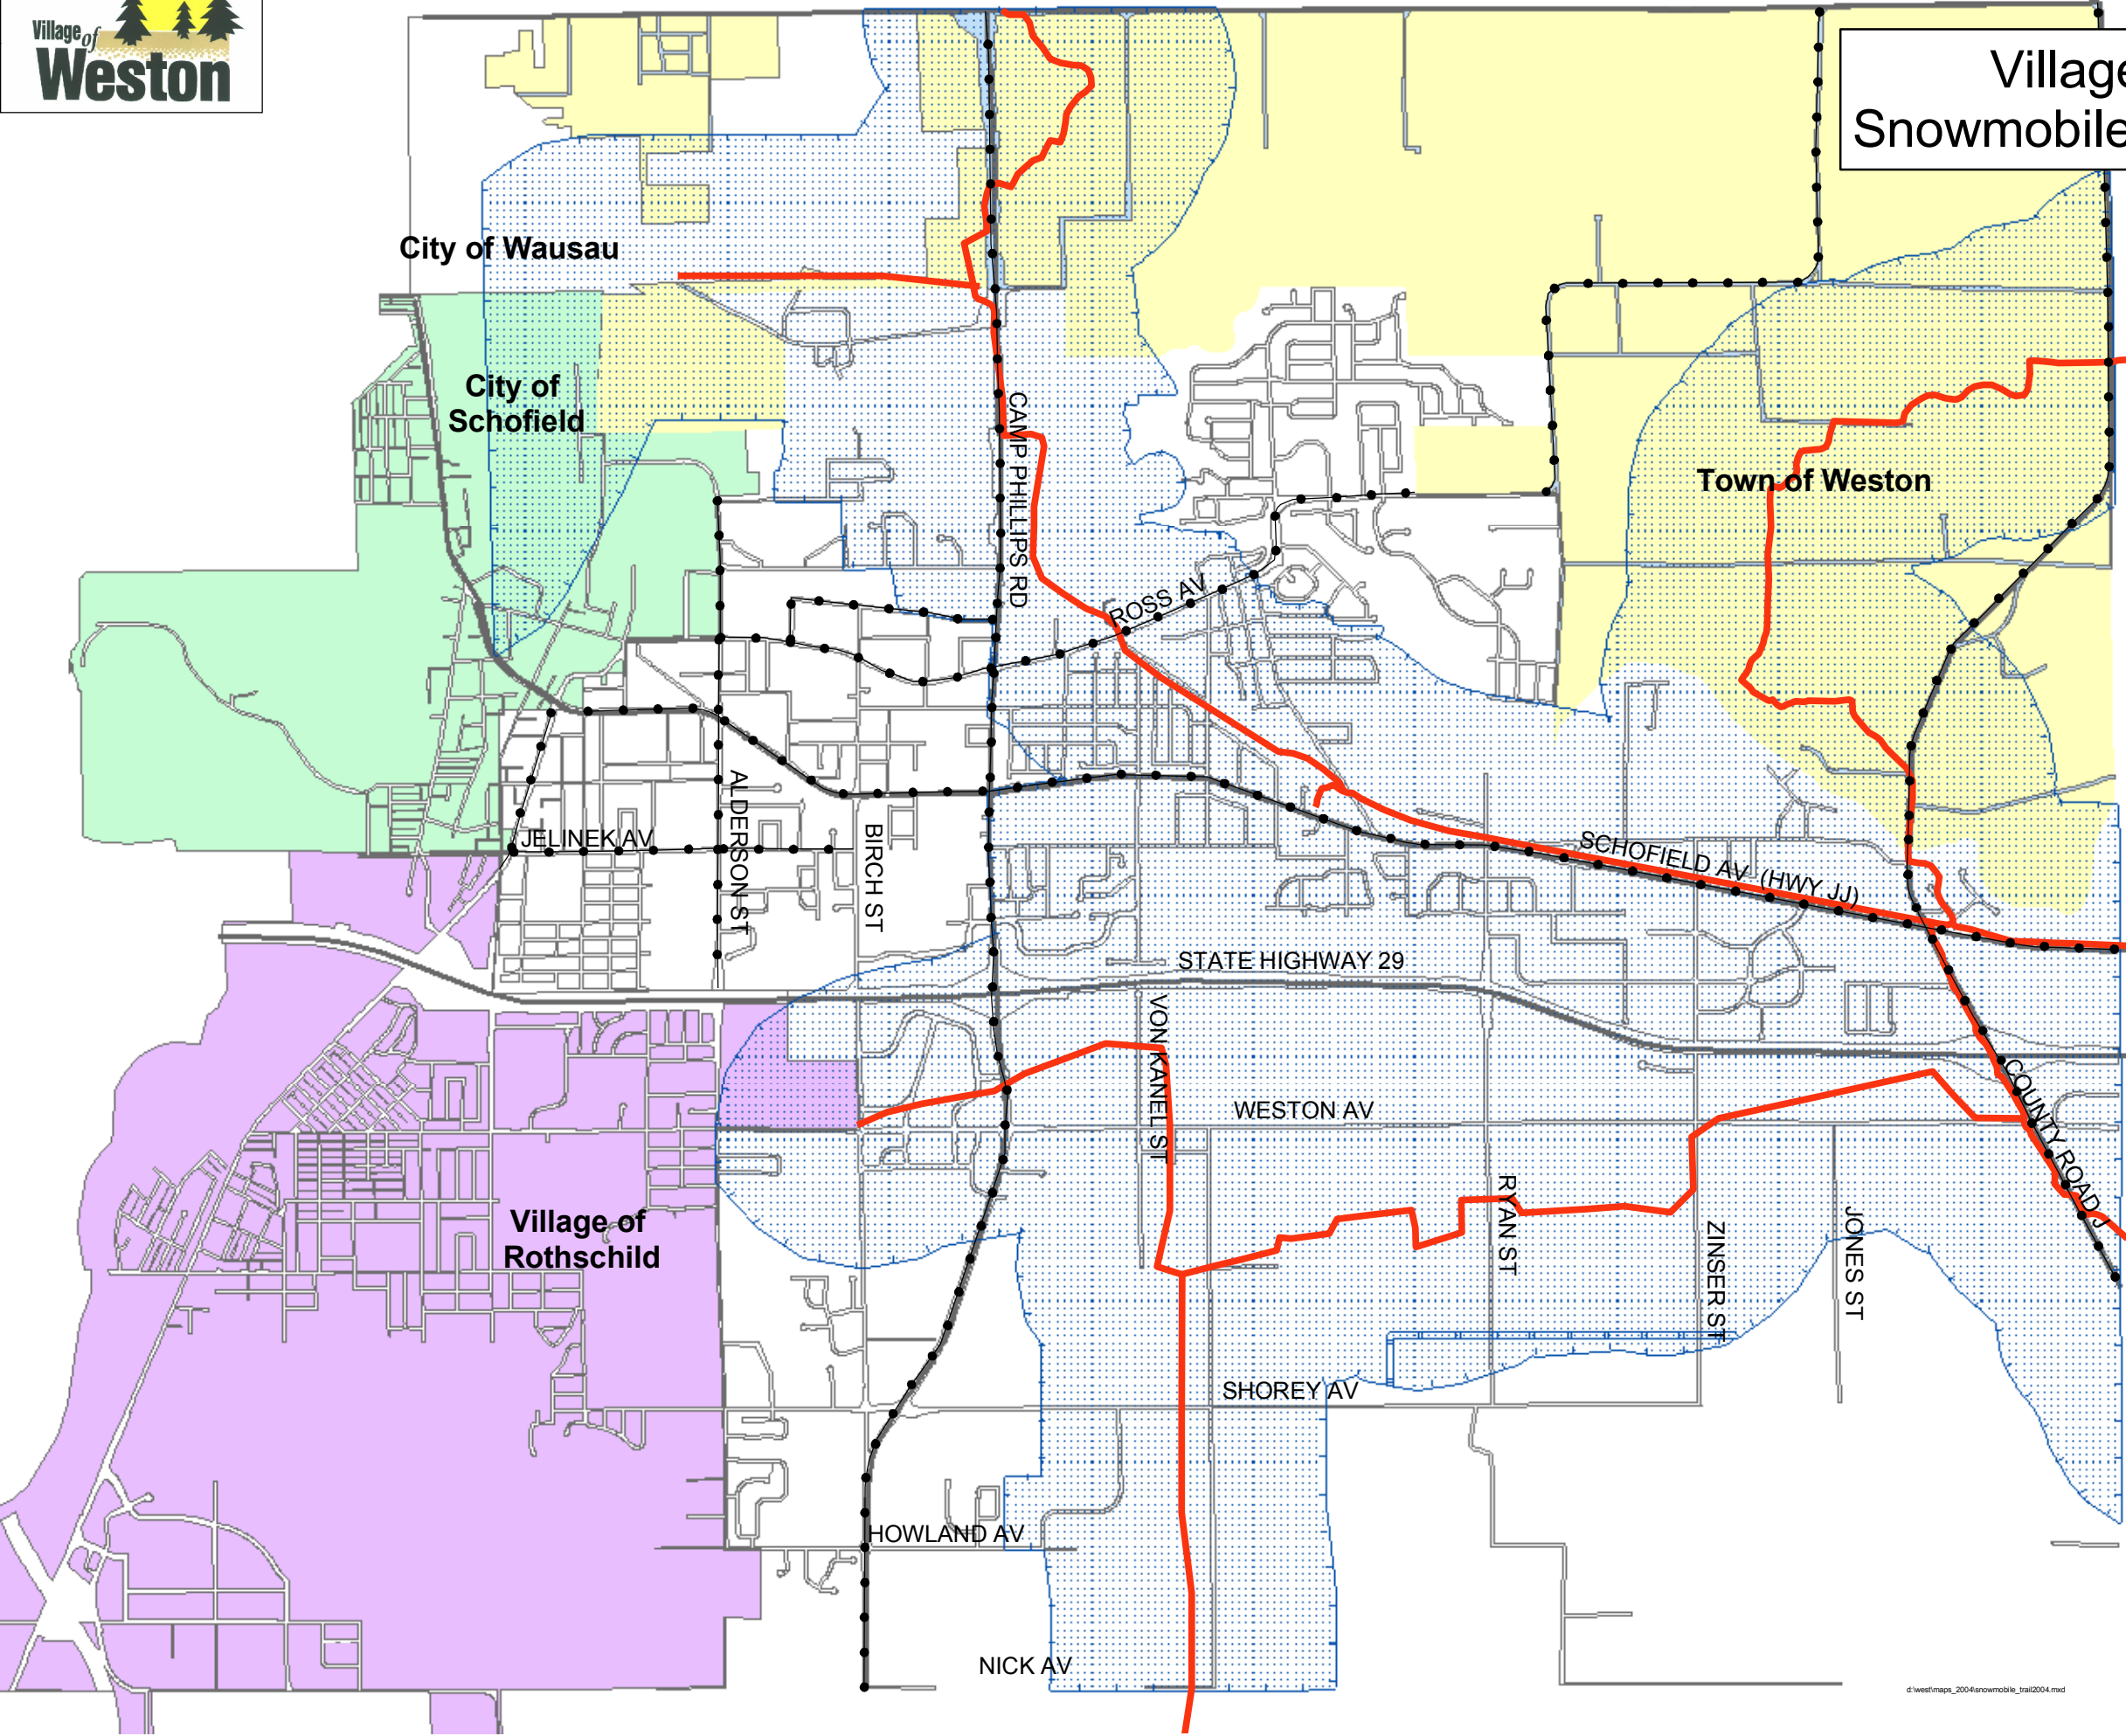

Village & Town of Weston : Snowmobile Access Corridor - 10 MPH

Legend

- Non Access Roadways
- Snowmobile Trails
- ▭ Village Boundary
- ▭ 0.5 Mile Access Buffer Zone

Scale : 1 inch equals 1 miles